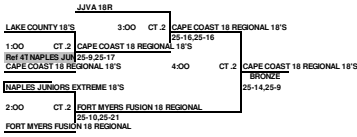

**2010 ASICS/OVA INVITATIONAL
18 & UNDER CLUB BRONZE DIVISION PLAYOFFS
ORANGE COUNTY CONVENTION CENTER**