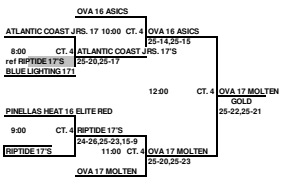

**2010 ASICS/OVA INVITATIONAL
17 & UNDER OPEN GOLD DIVISION PLAYOFFS
ORANGE COUNTY CONVENTION CENTER**