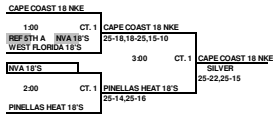

**2010 ASICS/OVA INVITATIONAL
18 & UNDER OPEN GOLD DIVISION PLAYOFFS
ORANGE COUNTY CONVENTION CENTER**