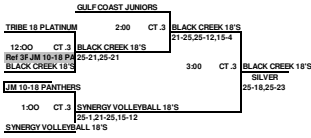

**2010 ASICS/OVA INVITATIONAL
18 & UNDER CLUB SILVER DIVISION PLAYOFFS
ORANGE COUNTY CONVENTION CENTER**