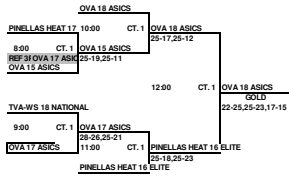

**2010 ASICS/OVA INVITATIONAL
18 & UNDER OPEN GOLD DIVISION PLAYOFFS
ORANGE COUNTY CONVENTION CENTER**