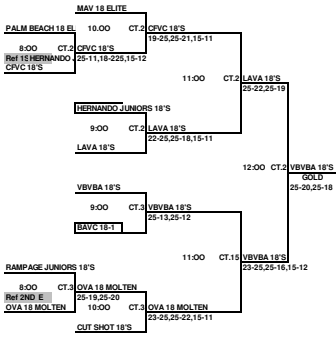

**2010 ASICS/OVA INVITATIONAL
18 & UNDER CLUB GOLD DIVISION PLAYOFFS
ORANGE COUNTY CONVENTION CENTER**