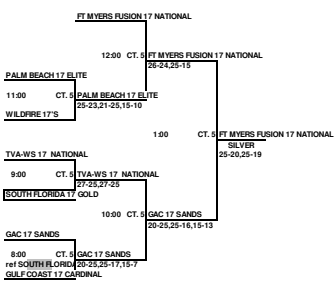

**2010 ASICS/OVA INVITATIONAL
17 & UNDER OPEN SILVER DIVISION PLAYOFFS
ORANGE COUNTY CONVENTION CENTER**